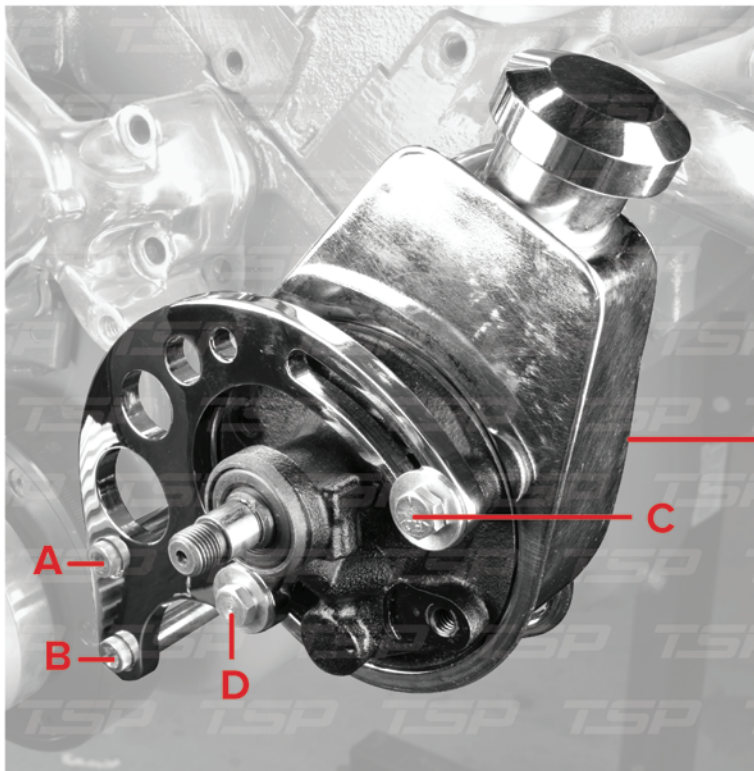

PARTS INCLUDED

INSTALLED JM9115

*without power steering pump