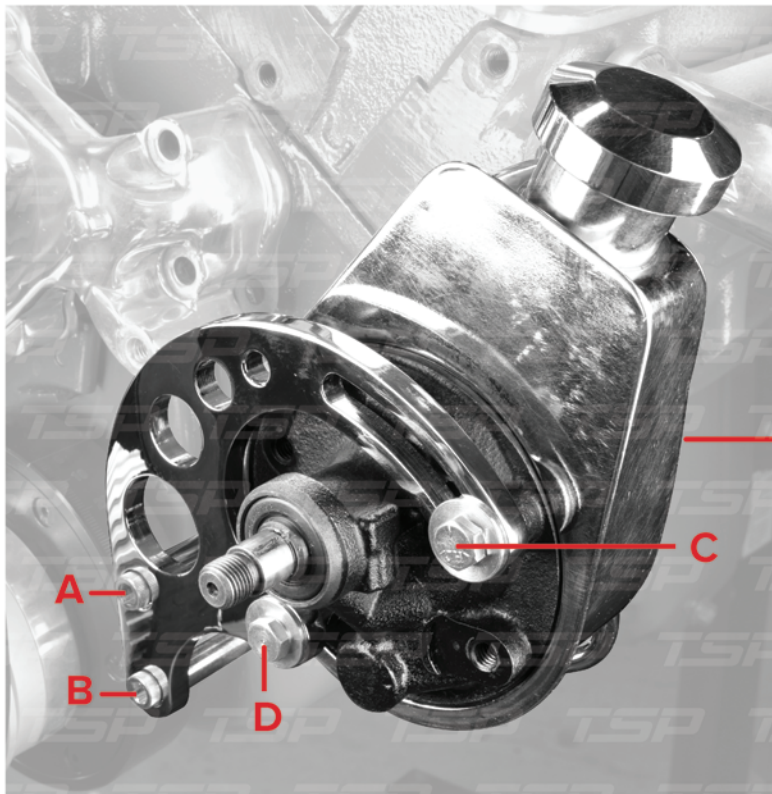

PARTS INCLUDED

INSTALLED JM9105-1

*without power steering pump